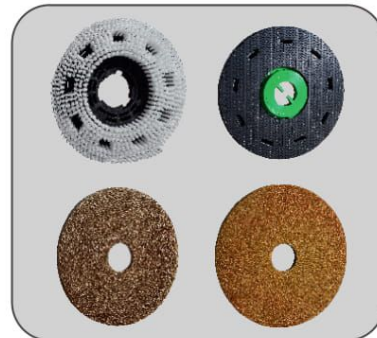

Roots SD 430

Single Disc Scrubber

High torque belt driven with 165 rpm,
very quiet and vibration free

*ROOTS -
Perfect from
product
to service*

The SD 430's key features

- Robust chassis to handle the torque.
- Break proof plastic covers.
- Large non mark wheels for easy transportation.
- Molded all round bumpers to protect furniture or other objects.
- Powerful motor for high performance and efficiency.
- Belt drive transmission for noiseless & vibration free operation.
- Safety switch to prevent accidental start of the machine.
- Easy to use adjustable handle.
- Handle mounted water tank.
- Inbuilt cable holders to store away the cable when not in use.
- Variety of brushes and pads to suit different types of floors.

Adjustable handle to suit operator's of any height.

17 m of mains cable ensures a large operating radius.

The handle is equipped with safety switches.

Easy brush change mechanism.

TECHNICAL SPECIFICATION

Description	Unit	Values
Scrubbing width	mm	430
Power supply	V/Hz	230/50
Brush motor power	W	1300
Brush speed	rpm	165
Water tank capacity	L	10
Protection class		IPX4
Cable length	m	17
Dimensions (L x W x H)	mm	560 x 465 x 1230
Weight	kg	44

OPTIONAL ACCESSORIES

- Weight - 5 kg
- Shampooing Brush
- Silicon Carbide Brush
- Driving Disc/Pad Holder

Roots reserves the right to make any changes considered necessary for the purposes of improvement at any time or for any reason without prior notice, in line with its policy of continuous product development and progress.