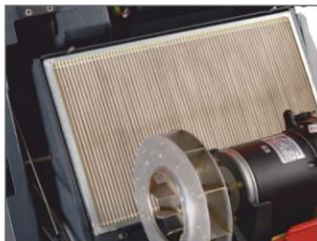

The side broom sweeps dust and debris from corners, directly into the path of the wide main broom

Ergonomic handle

Easy to use controls

Easy access to broom adjustment system

High efficiency panel filter

Hopper locking mechanism

The dirt hopper can be dismantled and mounted easily

Maintenance free batteries and direct access to all points requiring daily maintenance

Description	Units	Values
Sweeping Width (without side broom)	mm	500
Sweeping Width (with side broom)	mm	700
Theoretical area coverage with one side broom	m ² /h	3525
Filter Area	m ²	1.6
Total Power	W	550
Dirt Hopper capacity	L	35
Working Speed	km/h	5
Battery Rating	V/A	24/36
Dimensions (L x W x H)	mm	1300 x 810 x 680
Weight, ready to operate	kg	135