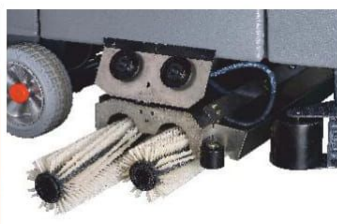

Superior technology for cleaning

RootsScrub RB 800 C

Battery Operated Ride on Scrubber Drier
with Cylindrical Brush

Compact design, Absolute maneuverability,
4,800 m² cleanliness/hour

*ROOTS -
Perfect from
product
to service*

RootsScrub RB 800 C up to 4,800 m² cleanliness/hour.

Twin Cylindrical Brushes • Battery Operated Ride On Scrubber Drier • High traction batteries • Soft touch control panel • Provision for holding bottles, log book, etc., as standard close to the operator • Large Tanks for un-interrupted cleaning performance • Change of brushes and squeegee lips needs no tools • Straight Squeegee • In built fault diagnosis system • Reverse alarm • Head Lamp • Large Anti Skid Wheels

Easy accessibility for easy cleaning of the dirty water tank due to the large opening.

Twin Cylindrical brushes

Large Anti Skid wheel. For safe driving and operation on any floor.

Electronic water control

Centrally placed wide angle head lamp for good visibility while operating in low lit areas.

Ergonomically designed driver seat for comfort, easy access to all controls and good all round visibility.

Debris tray in brush head unit to pick up loose dirt.