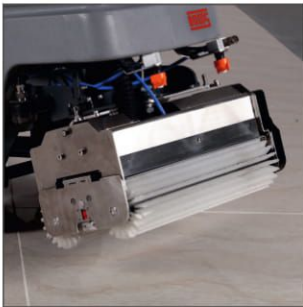

# RootsScrub E 4550 ES- Versatile Escalator/Travelator Cleaner

- Counter rotating brushes specially designed for effective cleaning and removal of dust and debris.
- Brush head made complete by stainless steel grade SS304 / non corrosive material.
- Rotating brush head makes cleaning both sides of escalator easy and effective.
- Locking the machine whilst cleaning allows operator to carry out other jobs, saving time.
- Accessories to clean risers.
- Wet and Dry cleaning possible.
- Service friendly.
- Non-corrosive, Robust.
- Anti bacterial tank as standard.

Brush Head rotates 180° to cover both sides of escalator.

Easy tank cleaning, thanks to the large tank opening. Tank can be emptied quickly and easily via the large outlet hose.

Parking brake to hold the machine during operation for safety.

Accessories for cleaning risers.

Description	Units	Values
Working Width	mm	500
Working Width, Brush	mm	500
Working Width, Vacuum	mm	500
Tank - Fresh/ Dirt Water	Litre	45/45
Brush Speed	rpm	400
Brush Motor	Watts	750
Brush pressure	Kg	18
Vacuum motor	Watts	850
Sound Pressure Level	dB	78
Voltage / Frequency	V/Hz	230 /50
Weight	Kg	120
Dimensions ( L x W x H )	mm	1480x565x1010