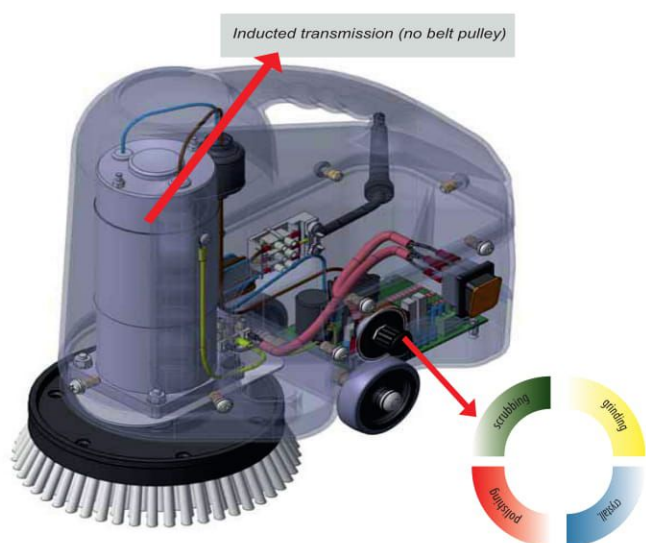

COMBI 5

Hand Held Single Brush Scrubber

Hard grinding on raw surfaces

Polishing or crystalization

Cleaning on narrow surfaces

Small, Professional and Versatile

**ROOTS -
Perfect from
Product
to Service**

- Suitable to Scrub & maintain Plain Surfaces, Staircases and Walls.
- Epicyclical transmission & Induction gear motor allows continuous working.
- Cleans wood, Marble, Stone, Terracotta flooring and Fitted carpets
- Accessories available for various cleaning tasks.

Cleaning of outside stairs

Cleaning of inside stairs

Cleaning of professional workshops

Technical Data	Units	Combi 5
Brush Revolutions	rpm	0/470
Motor	W	150
Voltage	V	230 V
Brush	mm	160
Weight	Kg	4.8

Scrubbing Brush