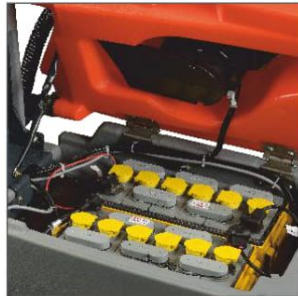

RootsScrub BT 4545

Battery Operated Automatic Scrubber Drier
with **Traction Drive**

Extremely maneuverable, compact,
easy to operate, 2500 m² cleanliness/hour

*ROOTS -
Perfect from
product
to service*

RootsScrub BT 4545 up to 2,500 m² cleanliness/hour.

- Easy guidance, excellent steering and high degree of maneuverability
- Traction Drive
- Optimum vacuuming of dirty water even when negotiating corners thanks to the straight squeegee with spring suspension
- Brush exchange at the press of a button
- Excellent view of the control panel
- Optimum view of the working area and protruding brush head
- Easy cleaning of aisles & corners
- Squeegee lips can be exchanged without tools
- Extremely tough
- Service friendly
- Non-corrosive, robust rotomould tanks are resistant to damage
- Off board charger available as standard
- Easy access to all components

Ergonomic handle for operators of any height. Excellent view of the area to be cleaned. Soft touch buttons for selection of operation. LCD panel with display of hour meter, battery level.

Large capacity battery pack

Professional self levelling Squeegee
Ensuring Excellent performance

Brushes can be changed quickly without the need for any tools at the push of a button.

Description	Units	Values
Scrubbing width	mm	450
Effective Suction Width	mm	750
Theoretical area coverage	m ² /h	2500
Working Speed, up to	km/h	5
Battery Rating	V / Ah	12/96
Airflow rate	L/sec	35
Vacuum Pressure	mm of H ₂ O	1277
Power Supply	V	24
Total Power	W	1200
Brush Motor	W	720
Vacuum Motor power	W/A	420/17.5
Drive Motor (TRACTION) power	W/A	240/10
No. of brushes	No.	1
Diameter of brush	mm	450
Brush Speed	rpm	180
Brush load	kg	25
Fresh water tank	L	45
Dirty water tank	L	45
Dimensions (L x W x H)	mm	1370 x 500 x 1130
Total Weight Empty/with battery	kg	107/220
Total Weight ready to Operate	kg	270