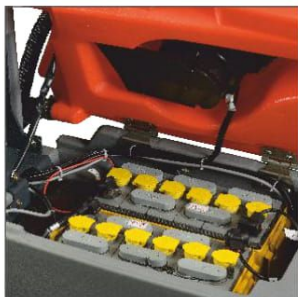

RootsScrub B 4560

Battery Operated Automatic Scrubber Drier

Twin brush with 600 mm scrub width, easy to operate, 2400 m² cleanliness/hour

ROOTS - Perfect from product to service

RootsScrub B 4560 up to 2,400 m² cleanliness/hour.

- Easy guidance, excellent steering and high degree of maneuverability
- Self propelled
- Optimum vacuuming of dirt water even when negotiating corners thanks to the straight squeegee with spring suspension
- Excellent view of the control panel
- Optimum view of the working area and protruding brush head
- Easy cleaning of aisles & corners
- Brushes and Squeegee lips can be exchanged without tools
- Extremely tough
- Service friendly
- Non-corrosive, robust rotomould tanks are resistant to damage
- Off board charger available as standard
- Easy access to all components

Ergonomic handle for operators of any height. Excellent view of the area to be cleaned. Soft touch buttons for selection of operation. LCD panel with display of hour meter, battery level.

Large capacity battery pack

Professional self levelling Squeegee Ensuring Excellent performance

Brushes can be changed quickly without the need for any tools.

Description	Units	Values
Scrubbing width	mm	600
Effective Suction Width	mm	850
Theoretical area coverage	m ² /h	2400
Working Speed, up to	km/h	4
Battery Rating	V / Ah	12/96
Airflow rate	L/sec	28
Vacuum Pressure	mm of H ₂ O	1087
Power Supply	V	24
Total Power	W	1000
Brush Motor	W	720
Vacuum Motor power	W/A	420/17.5
No. of brushes	No.	2
Diameter of brush	mm	330
Brush Speed	rpm	180
Brush load	kg	30
Fresh water tank	L	45
Dirty water tank	L	45
Dimensions (L x W x H)	mm	1400 x 720 x 1140
Total Weight Empty/with battery	kg	97/210
Total Weight ready to Operate	kg	255